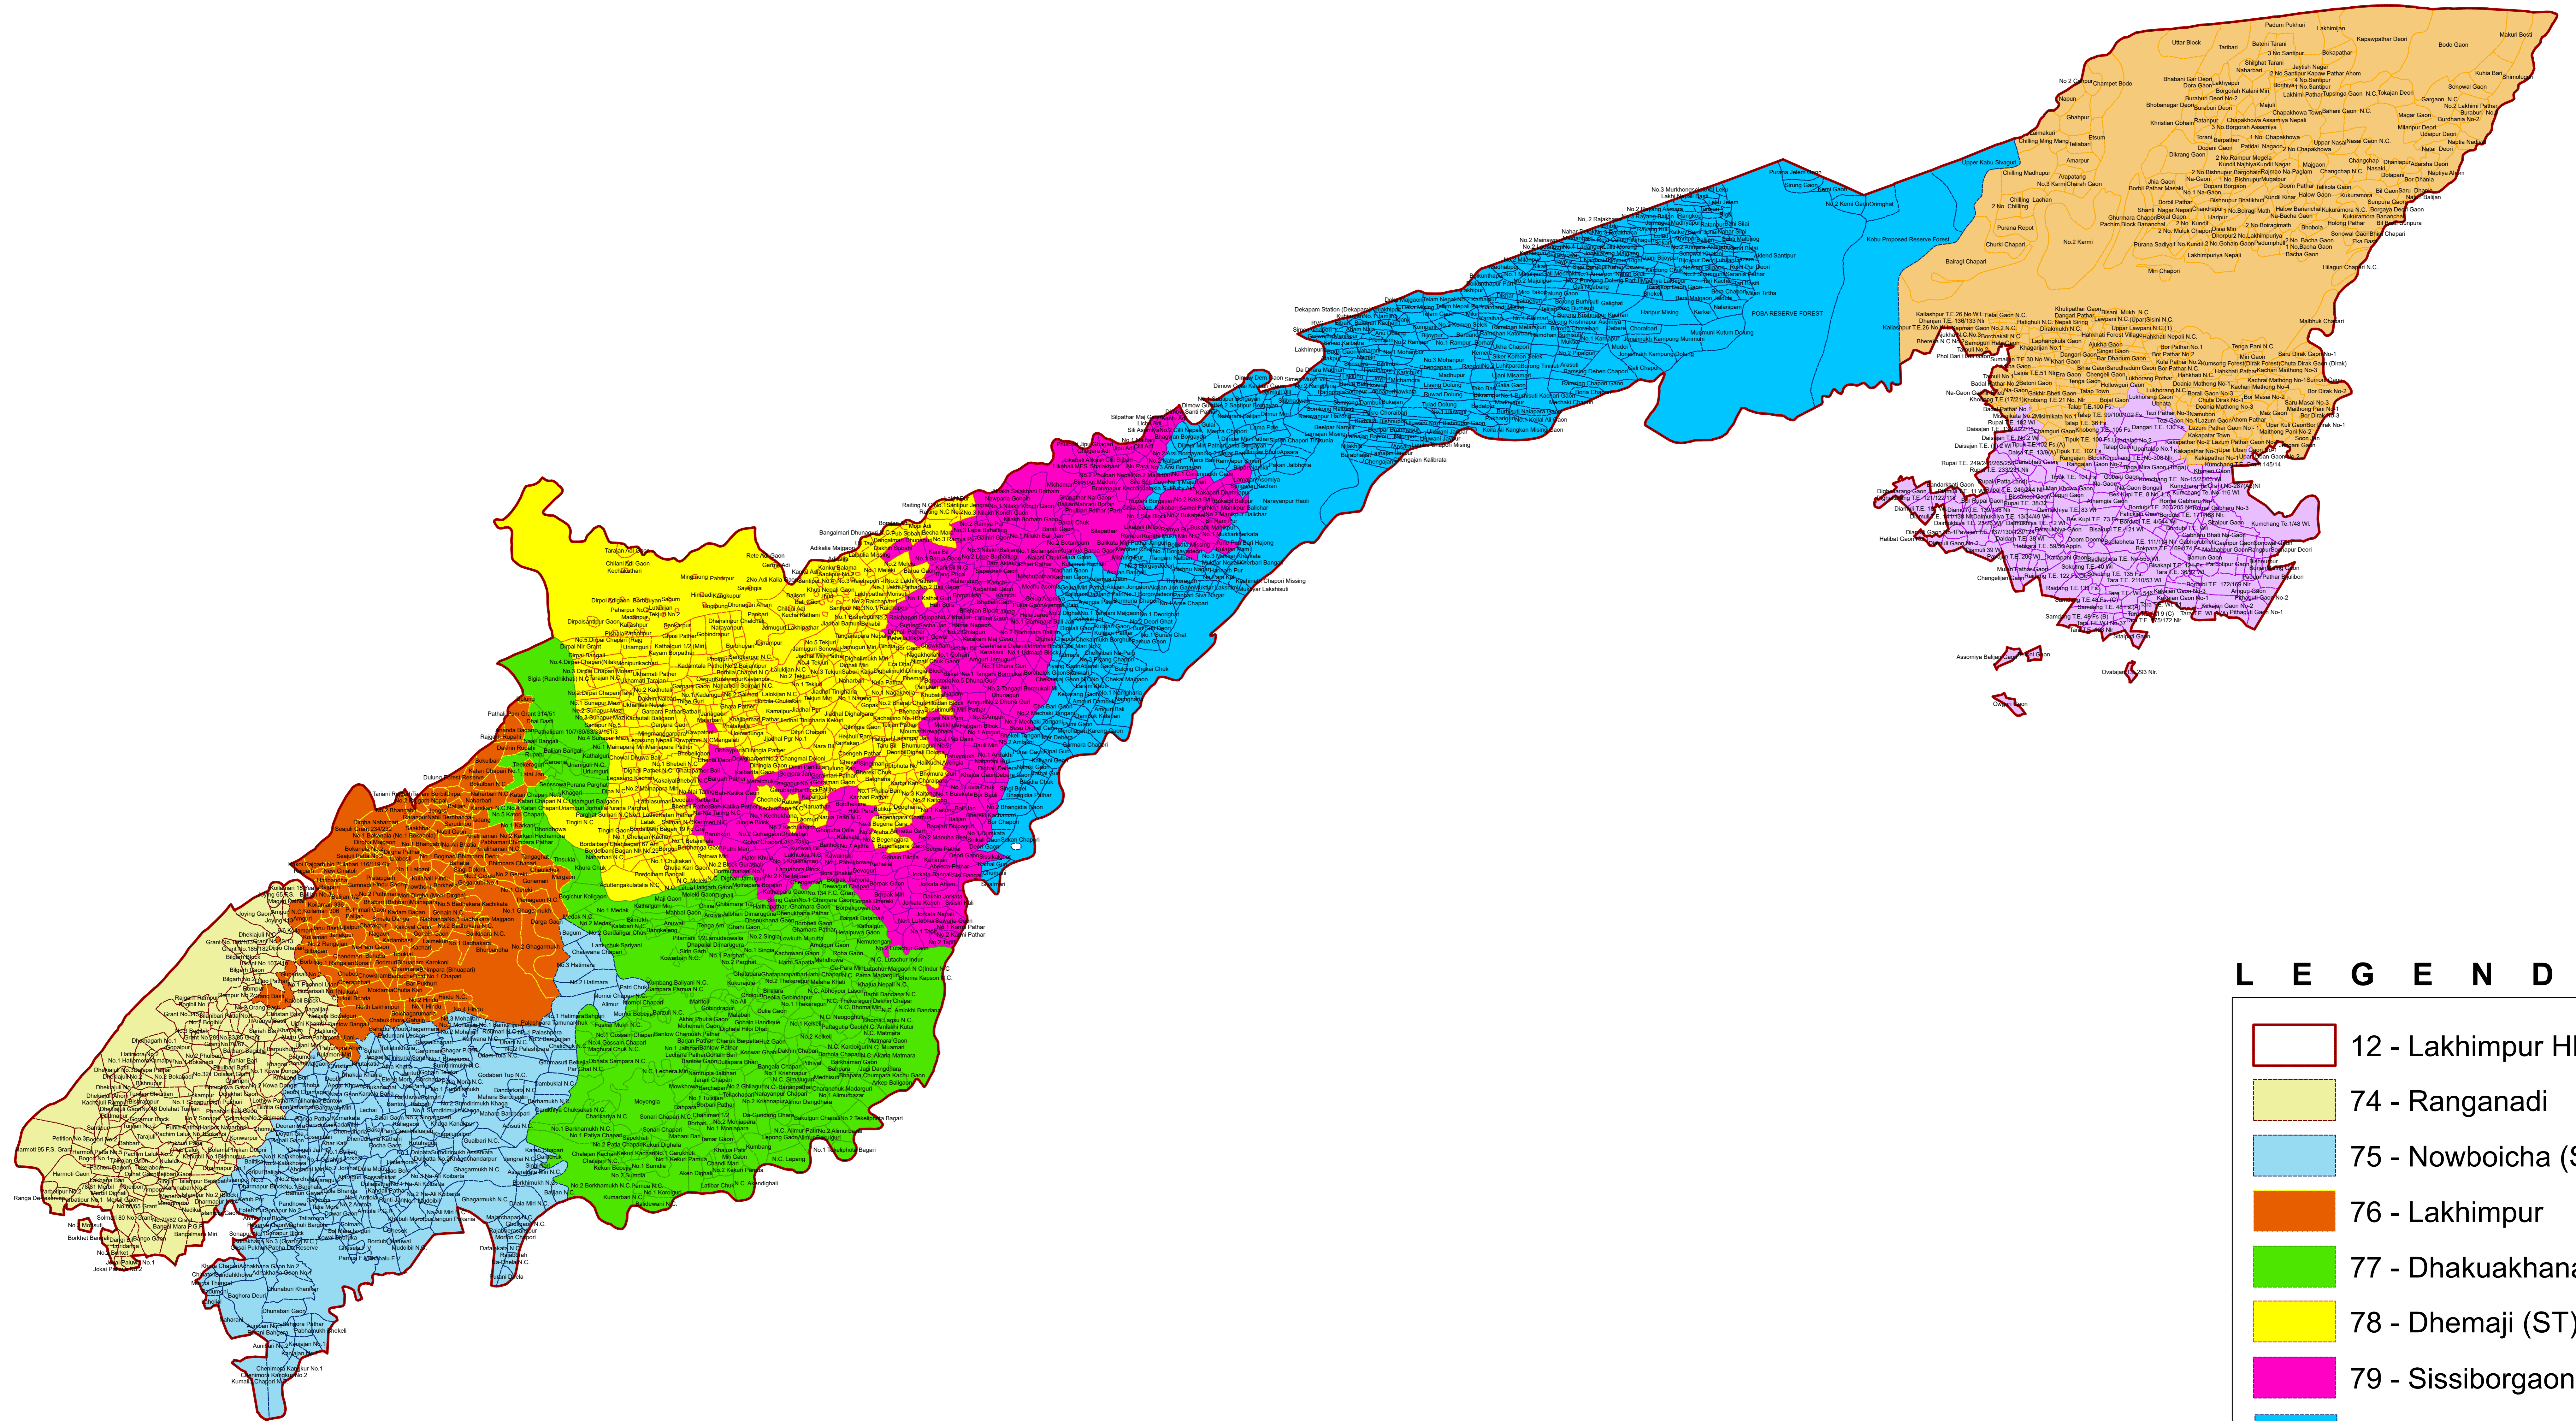

Map showing 12-Lakhimpur HPC along with Legislative Assembly Constituency

LEGEND

	12 - Lakhimpur HPC
	74 - Ranganadi
	75 - Nowboicha (SC)
	76 - Lakhimpur
	77 - Dhakuakhana (ST)
	78 - Dhemaji (ST)
	79 - Sissiborgaon
	80 - Jonai (ST)
	81 - Sadiya
	82 - Doom Dooma